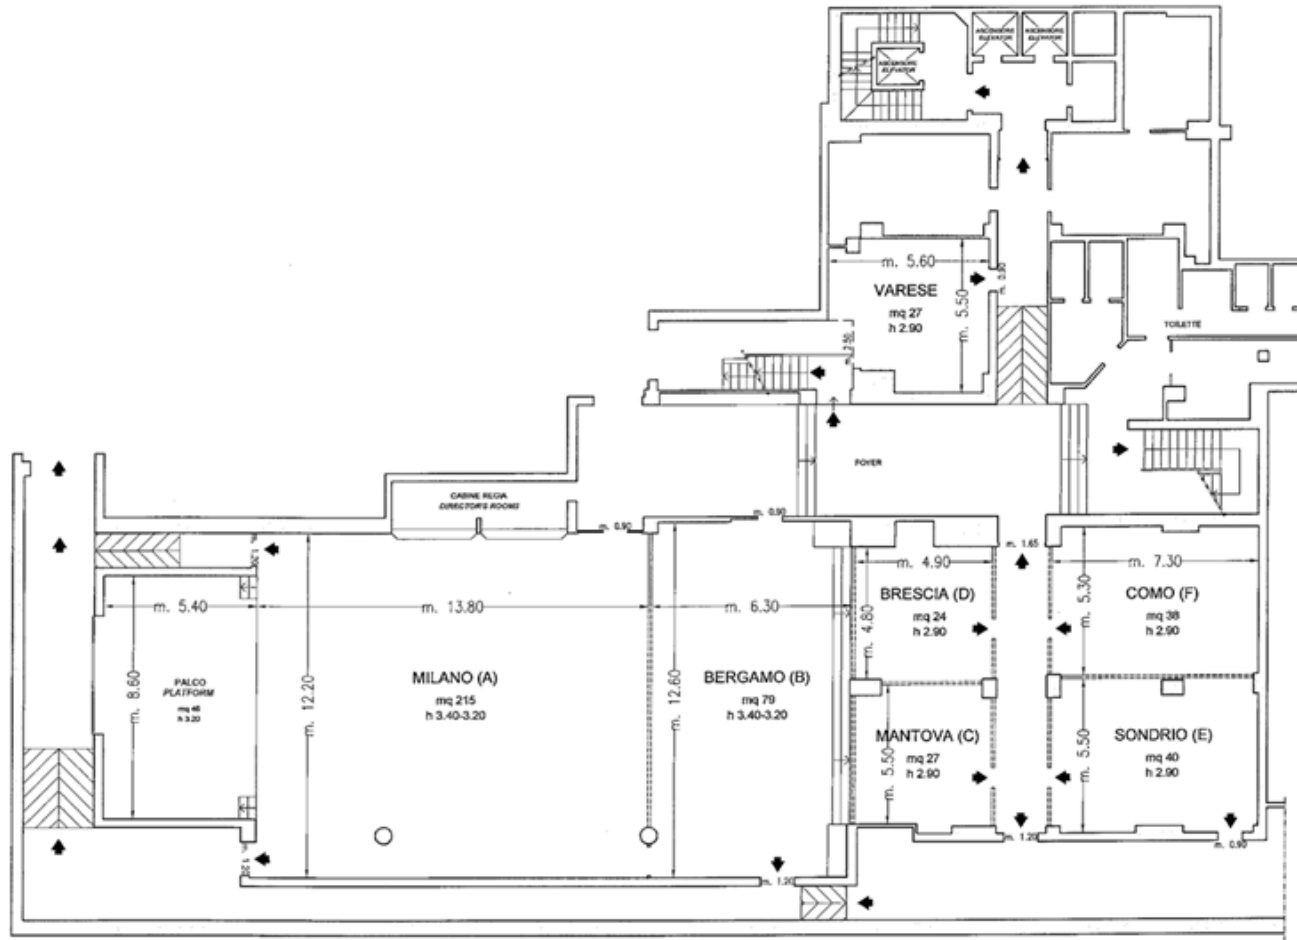

Cristallo Palace

BERGAMO

Piano -1 / Basement

◆ Uscite di sicurezza / Emergency Exits

- - - - Finestre / Windows

▬▬▬▬▬▬ Pareti mobili / Modular Walls

□ Colonne / Columns